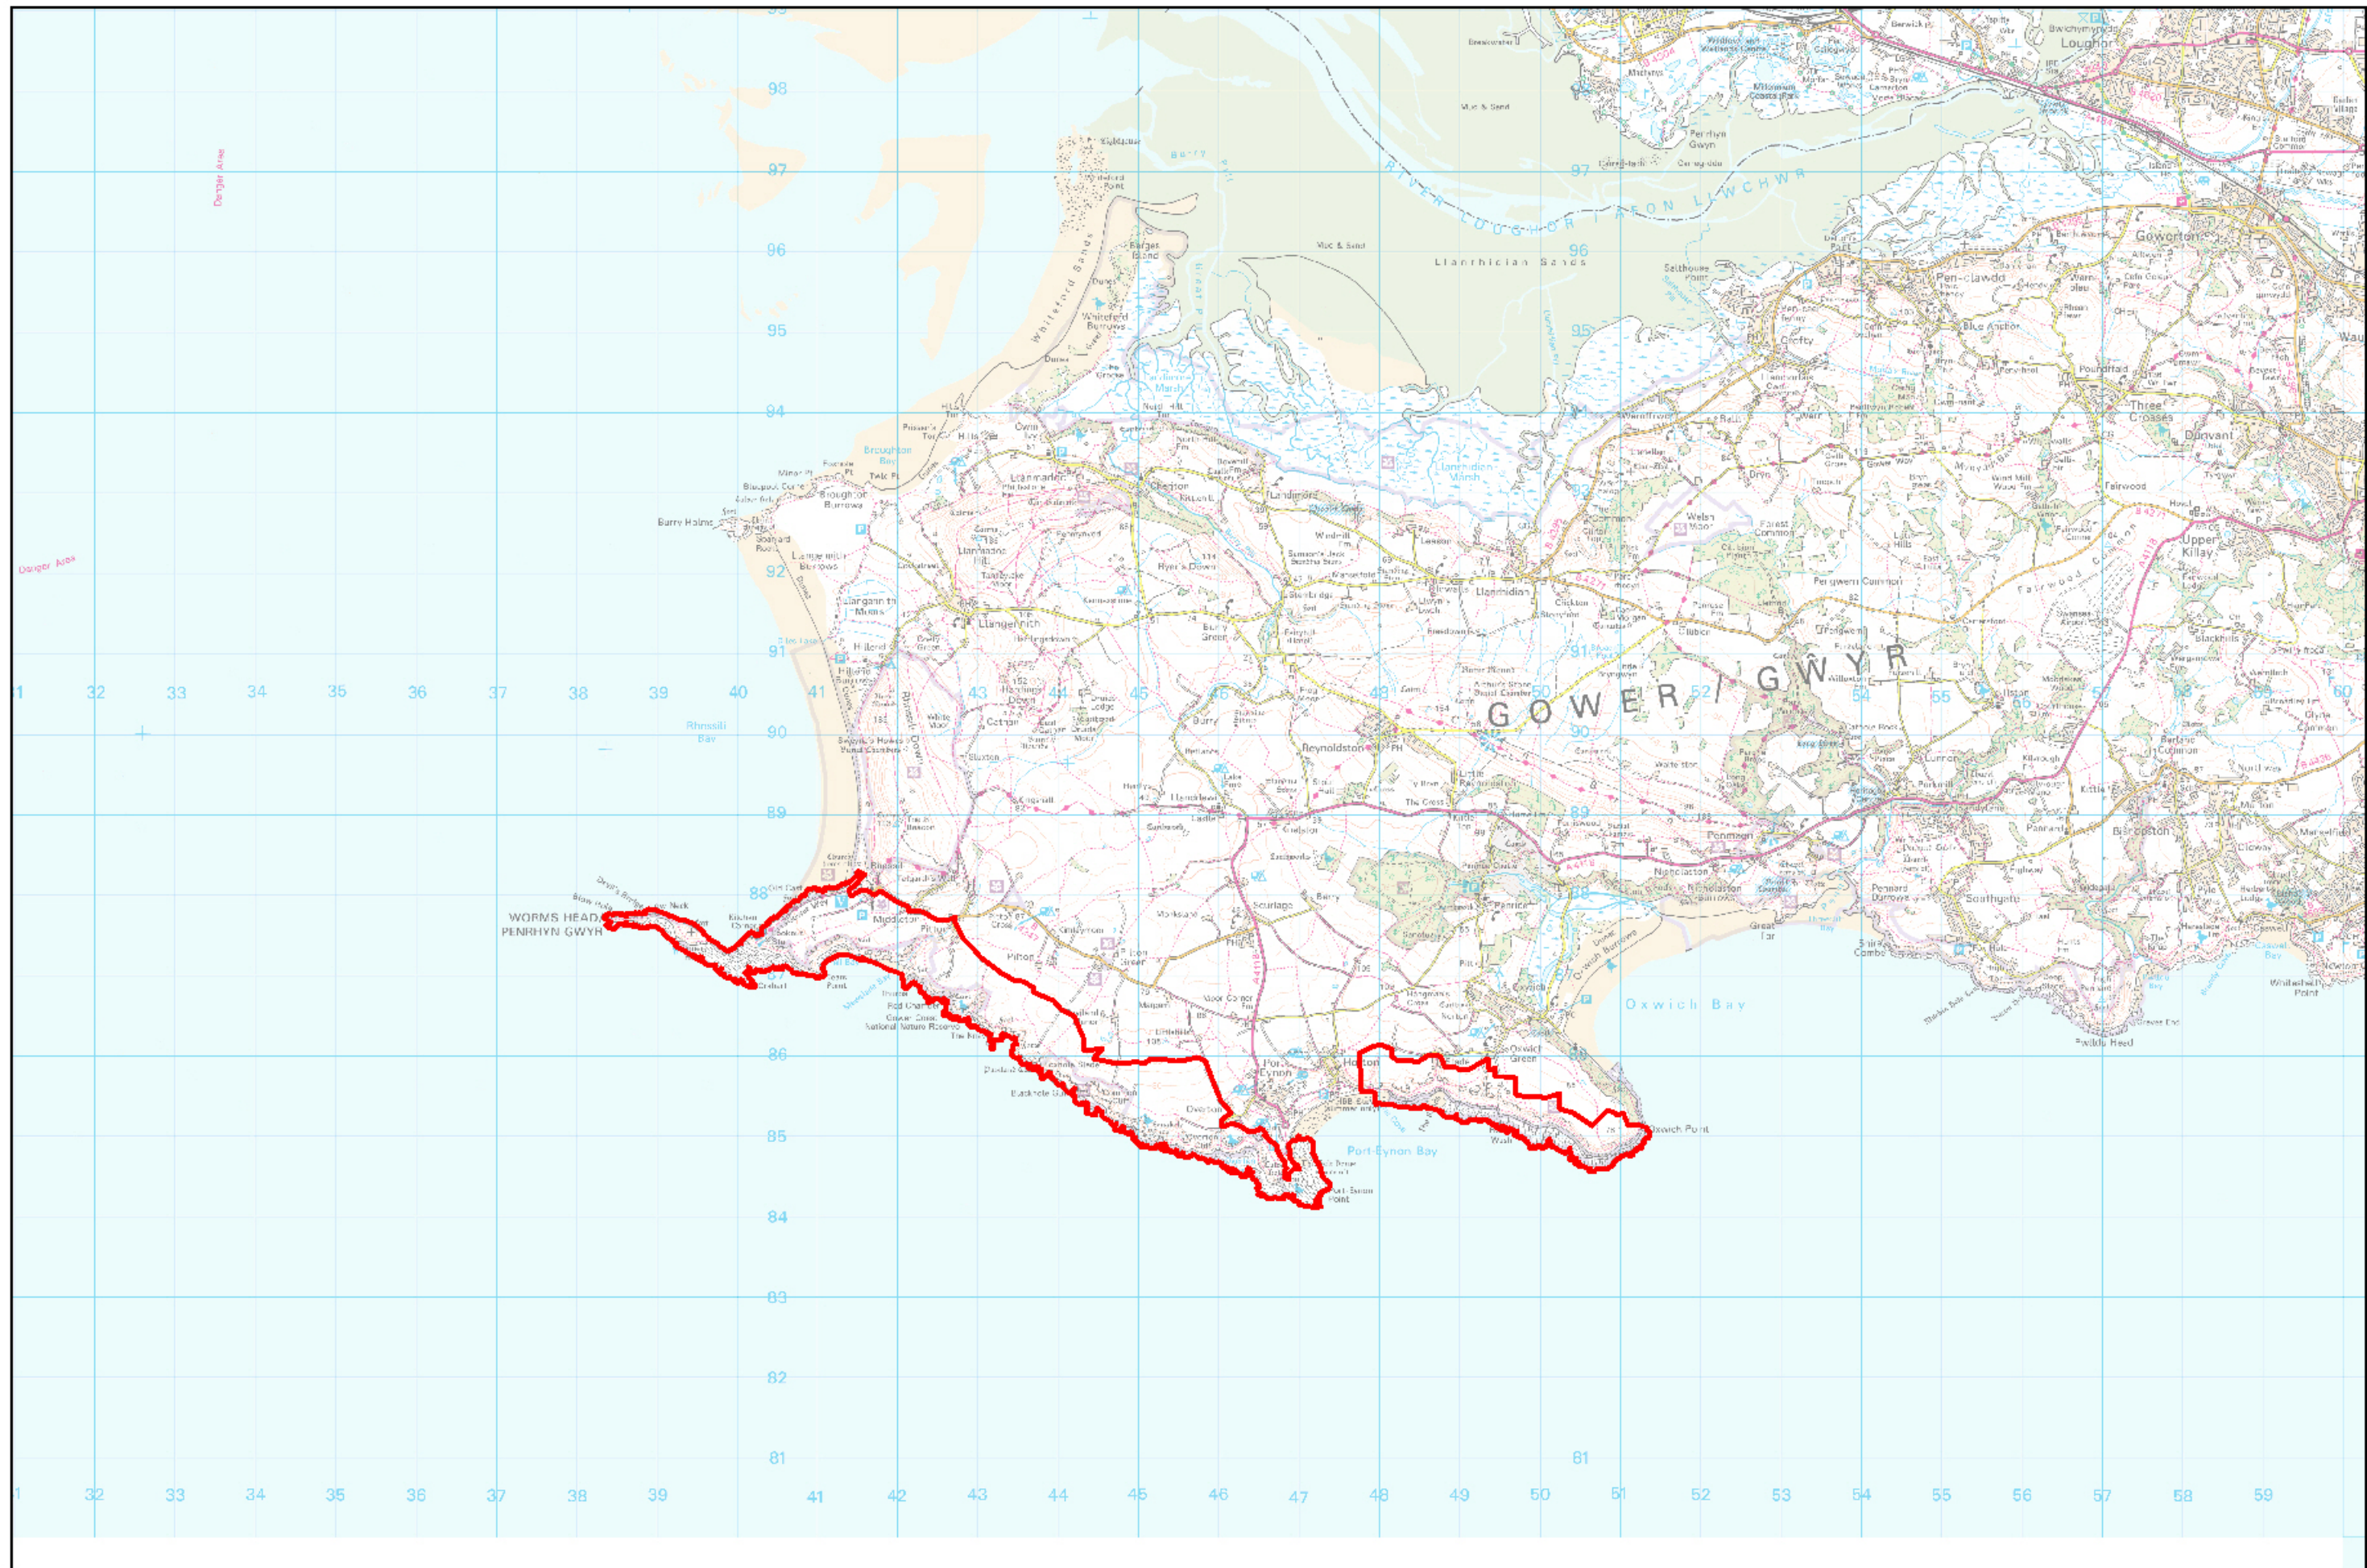

Soft Cliff Priority Area Gower

Produced by CCW on: 29 February 2012
 Scale 1:75777

This map is reproduced from Ordnance Survey material with the permission of Ordnance Survey on behalf of the Controller of Her Majesty's Stationery Office © Crown copyright. Unauthorised reproduction infringes Crown copyright and may lead to prosecution. Countryside Council for Wales, 100019741 2011

Atgynhychir y map hon o ddeunydd yr Arolwg Ordnans gyda chaniatâd yr Arolwg Ordnans ar ran Rheolwr Llyfrfa E.Mawrhydi © Hawffrwynt Goron. Mae atgynhychu heb ganiatâd yn torri hawffrwynt Goron a gall hyn arwain at erlyniad neu achos sfl. Cyngor Cefn Gwlad Cymru, 100019741 2011.