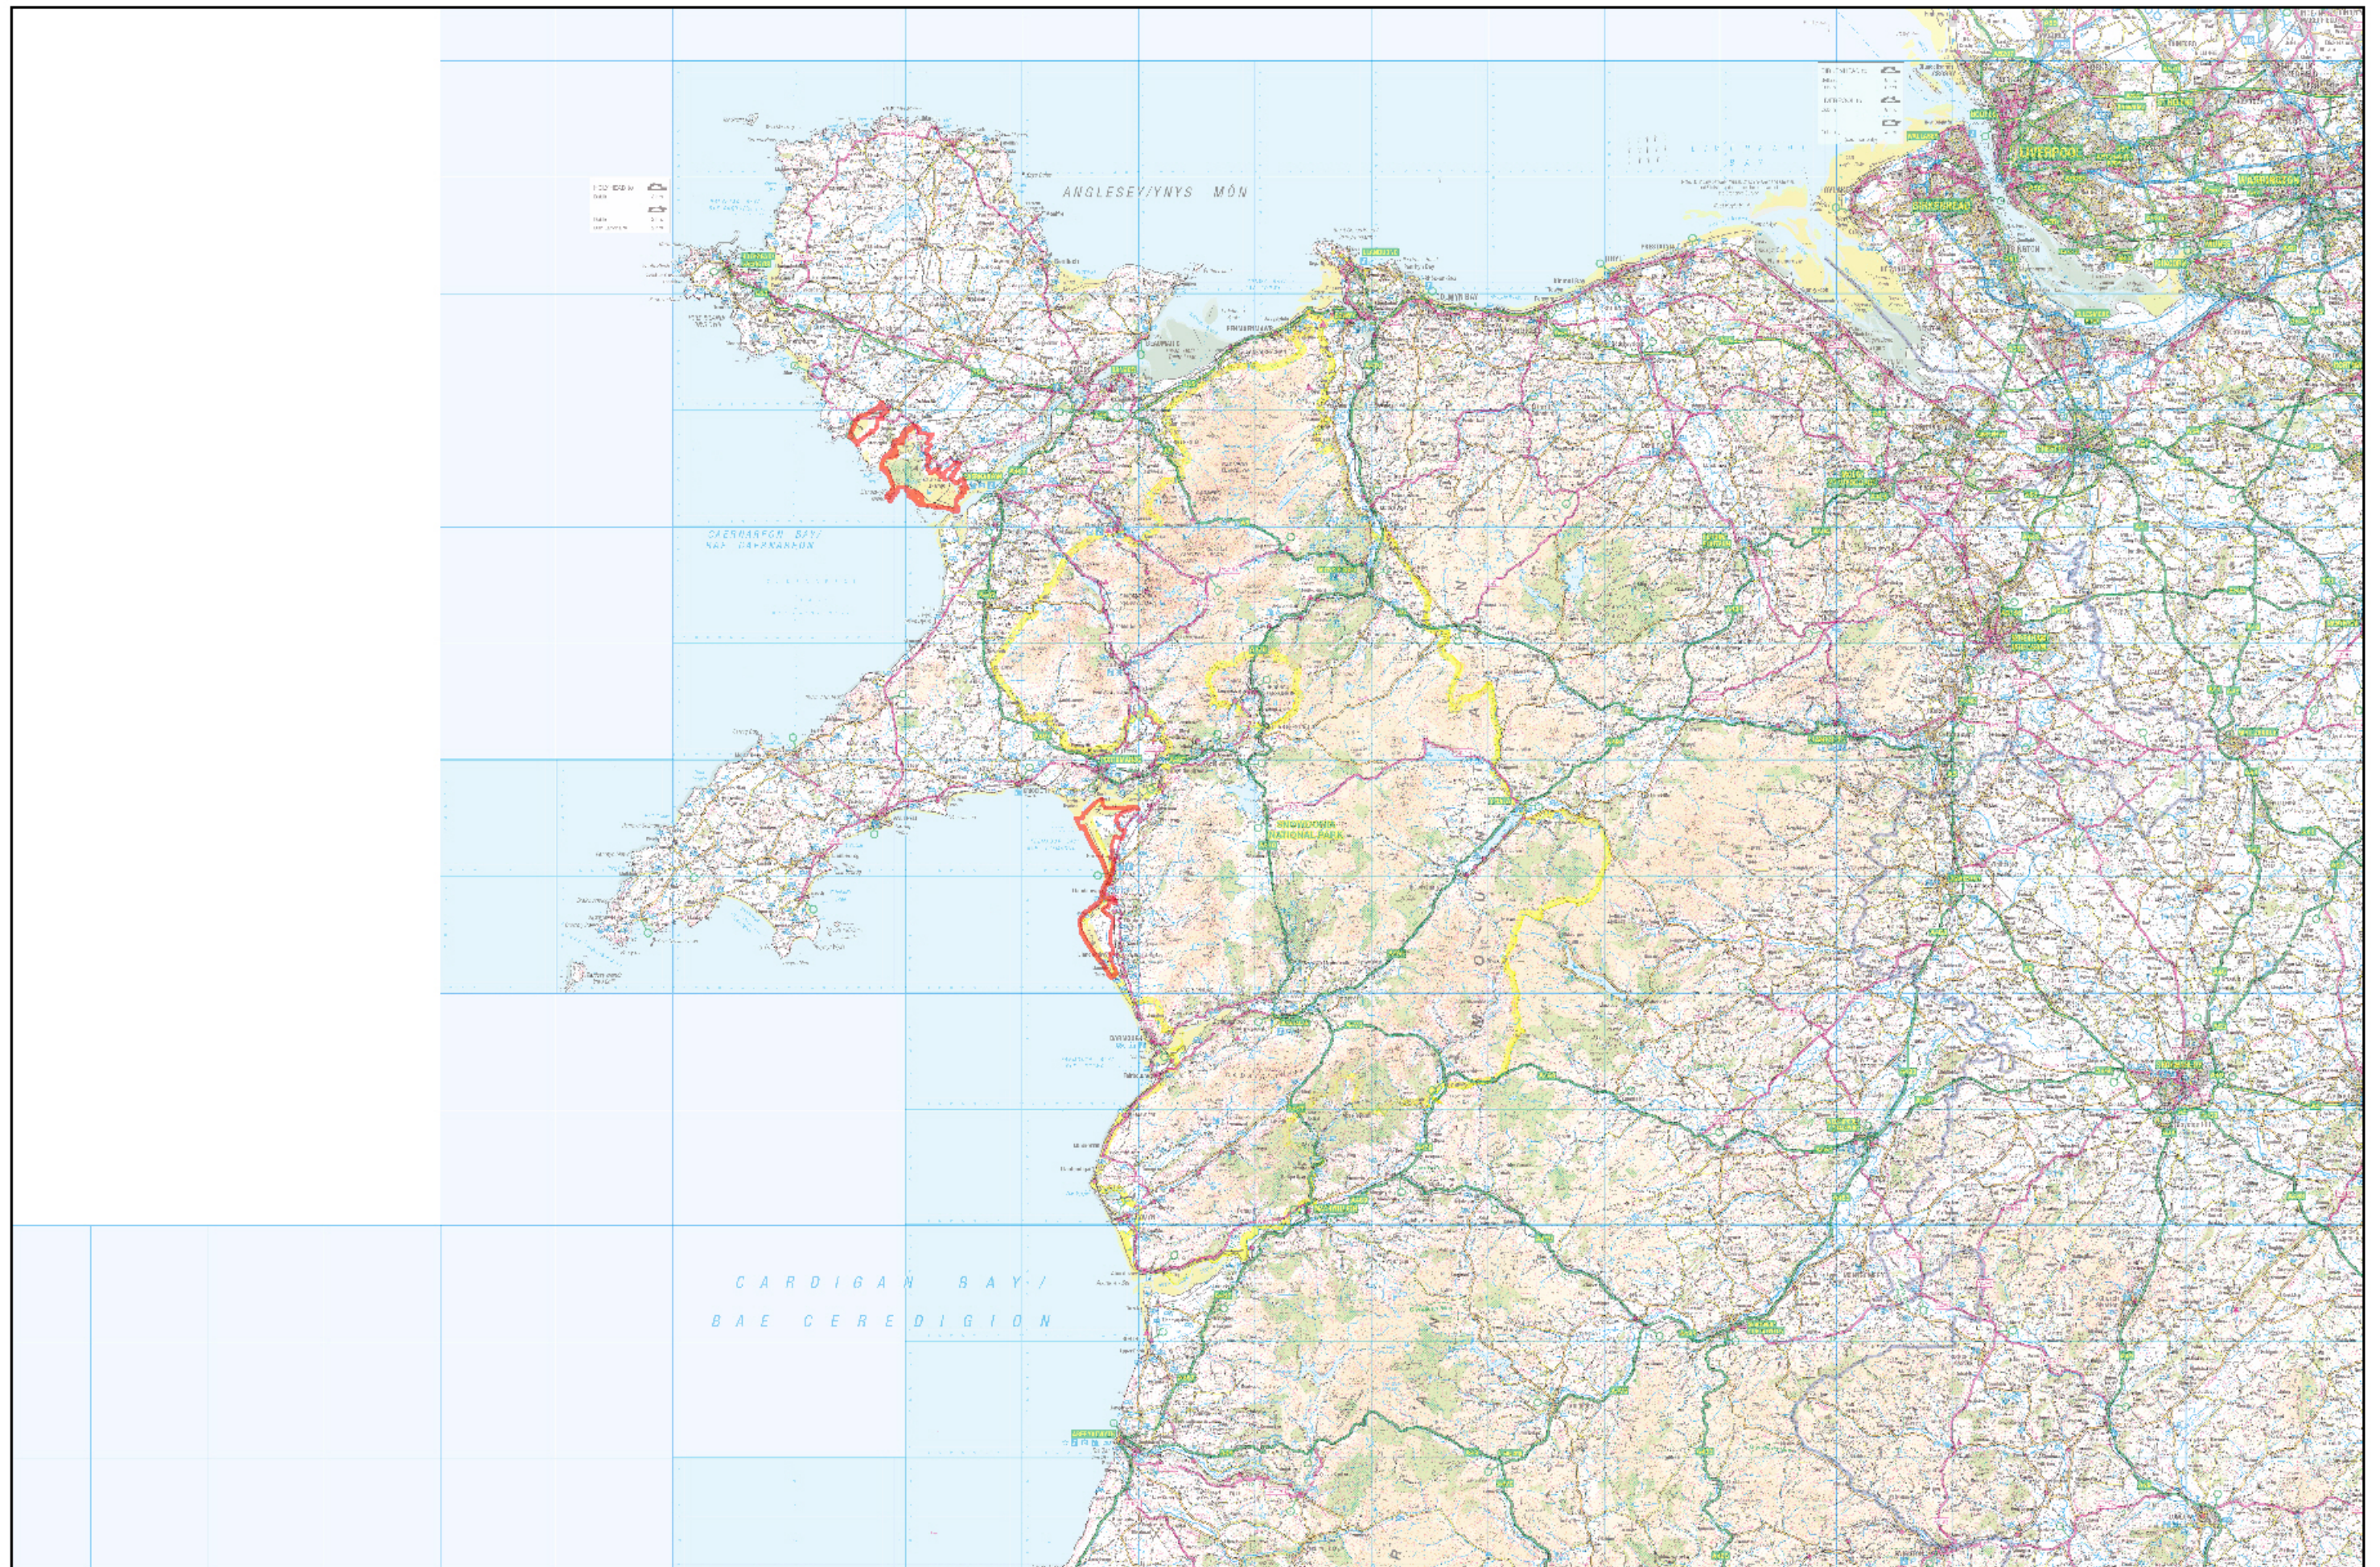

Sand-dune Priority Area (N)

Produced by CCW on: 29 February 2012

Scale 1:522184

This map is reproduced from Ordnance Survey material with the permission of Ordnance Survey on behalf of the Controller of Her Majesty's Stationery Office © Crown copyright. Unauthorised reproduction infringes Crown copyright and may lead to prosecution. Countryside Council for Wales, 100019741 2011

Atgynhyrchir y map hon o ddeunydd yr Arolwg Ordnans gyda chaniatâd Arolwg Ordnans ar ran Rheolwr Llyfrfa E Mawrhydi © Hawffrwynt Goron. Mae atgynhyrchu heb ganiatâd yn torri hawffrwynt Goron a gall hyn arwain at erlyniad neu achos sŵl. Cyngor Cefn Gwlad Cymru, 100019741 2011.